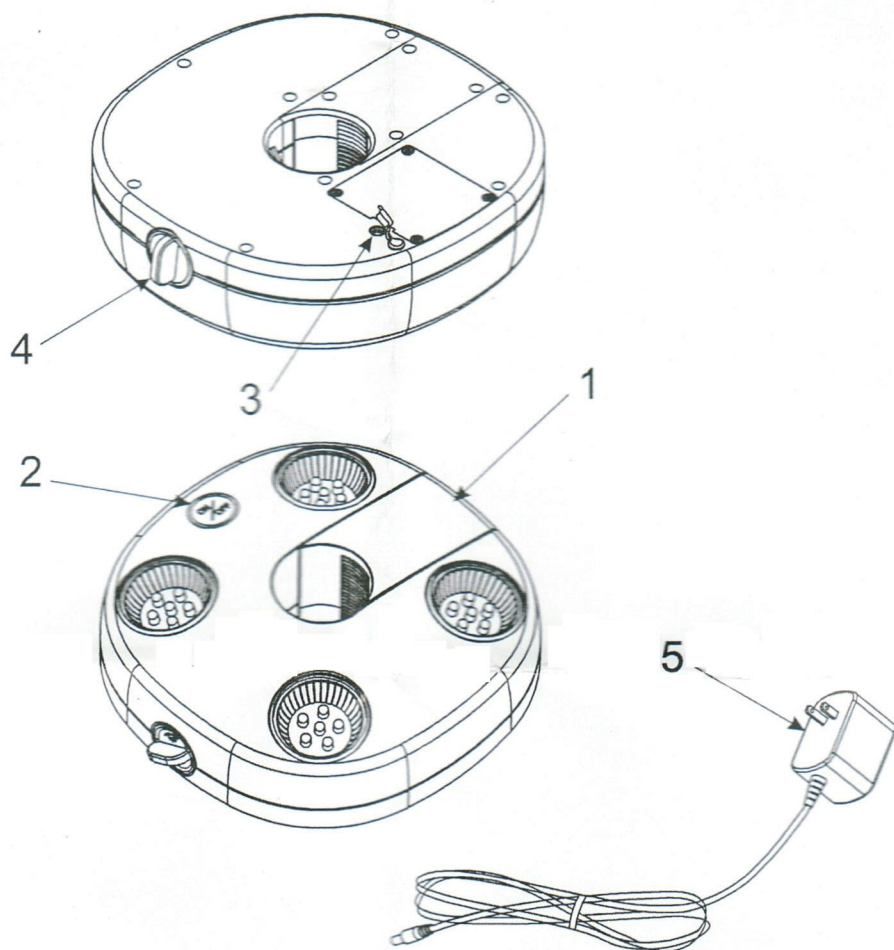

Umbrella Lamp

[Battery Rechargeable]

1. Clamp Block
2. ON/OFF Button
3. DC Adapter Input
4. Knob
5. Battery Charger

Product Specification

Battery Charger

Input: AC110-240V,50/60Hz

Lights: 24 LED lights

Battery charge time:4-5 hrs.

Lights up to 7-9 hrs. with a fully charged battery.

Working temperature range:

from 5°F(-15°C) to 140°F(60°C).

IP54